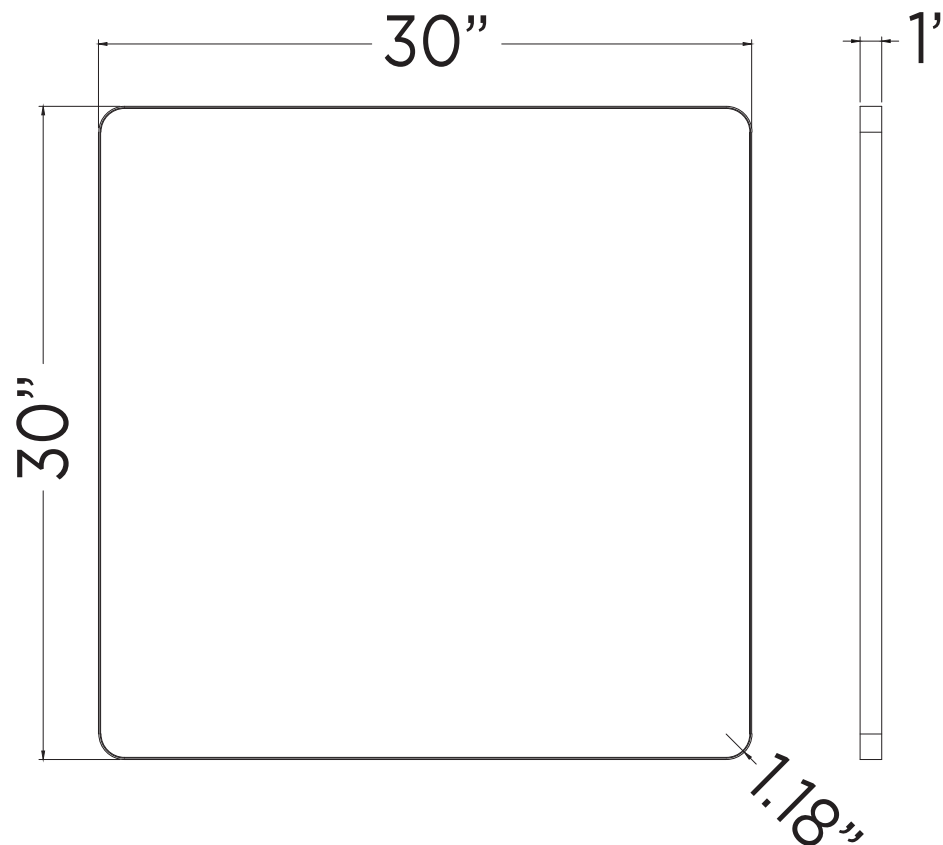

SPECIFICATIONS / TECHNICAL DATA

MIRROR

RECTANGULAR

ROUND CORNERS

30" x 30"

ATTENTION! Dimensions may vary by up to 3/8". It is highly recommended to pull all dimensions of actual model for installation and measuring purposes.